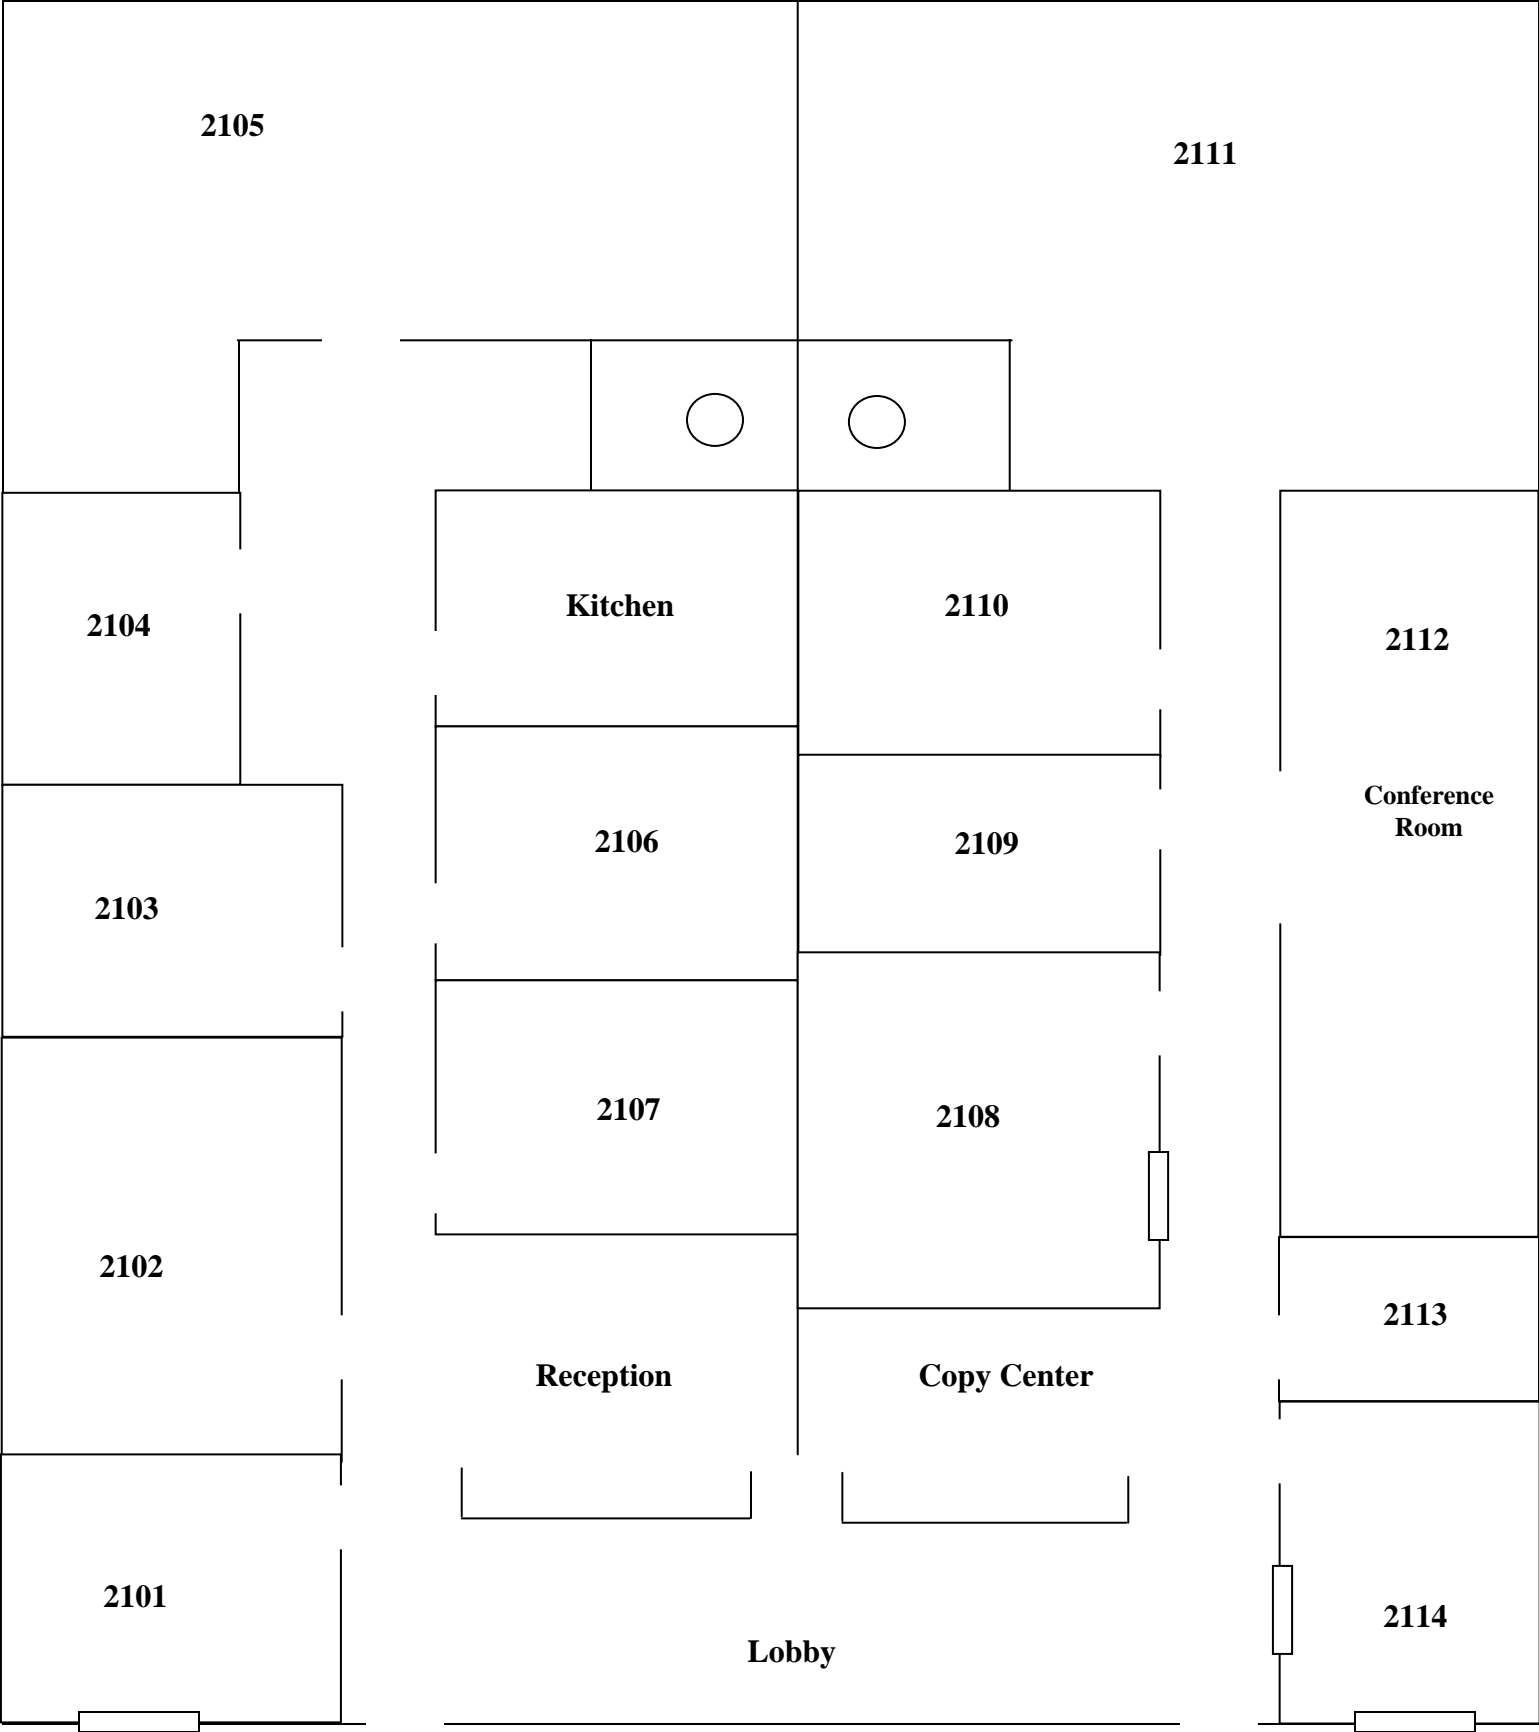

Southern Maryland Business Center II

2105

2111

2104

Kitchen

2110

2112

Conference Room

2103

2106

2109

2102

2107

2108

2113

2101

Reception

Copy Center

2114

Lobby

Door

Door